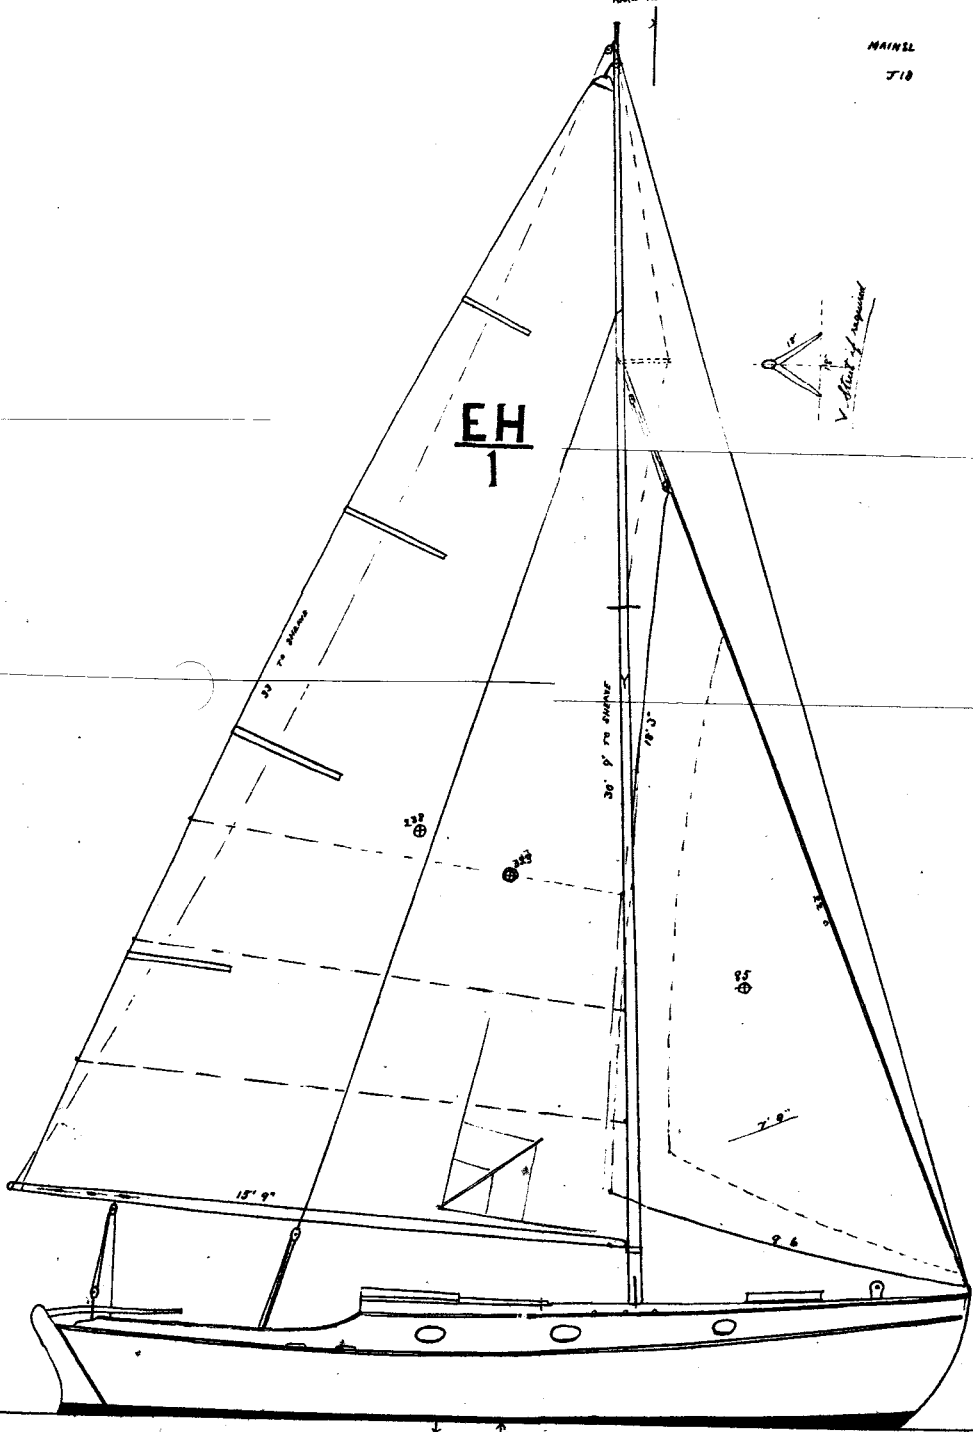

MAINSAIL
JIB

EH
1

APPROXIMATE SAILPLAN
SCALE 1/2" = 1 FOOT

A. Scott
Dec 1938

MAST 8' 8" /